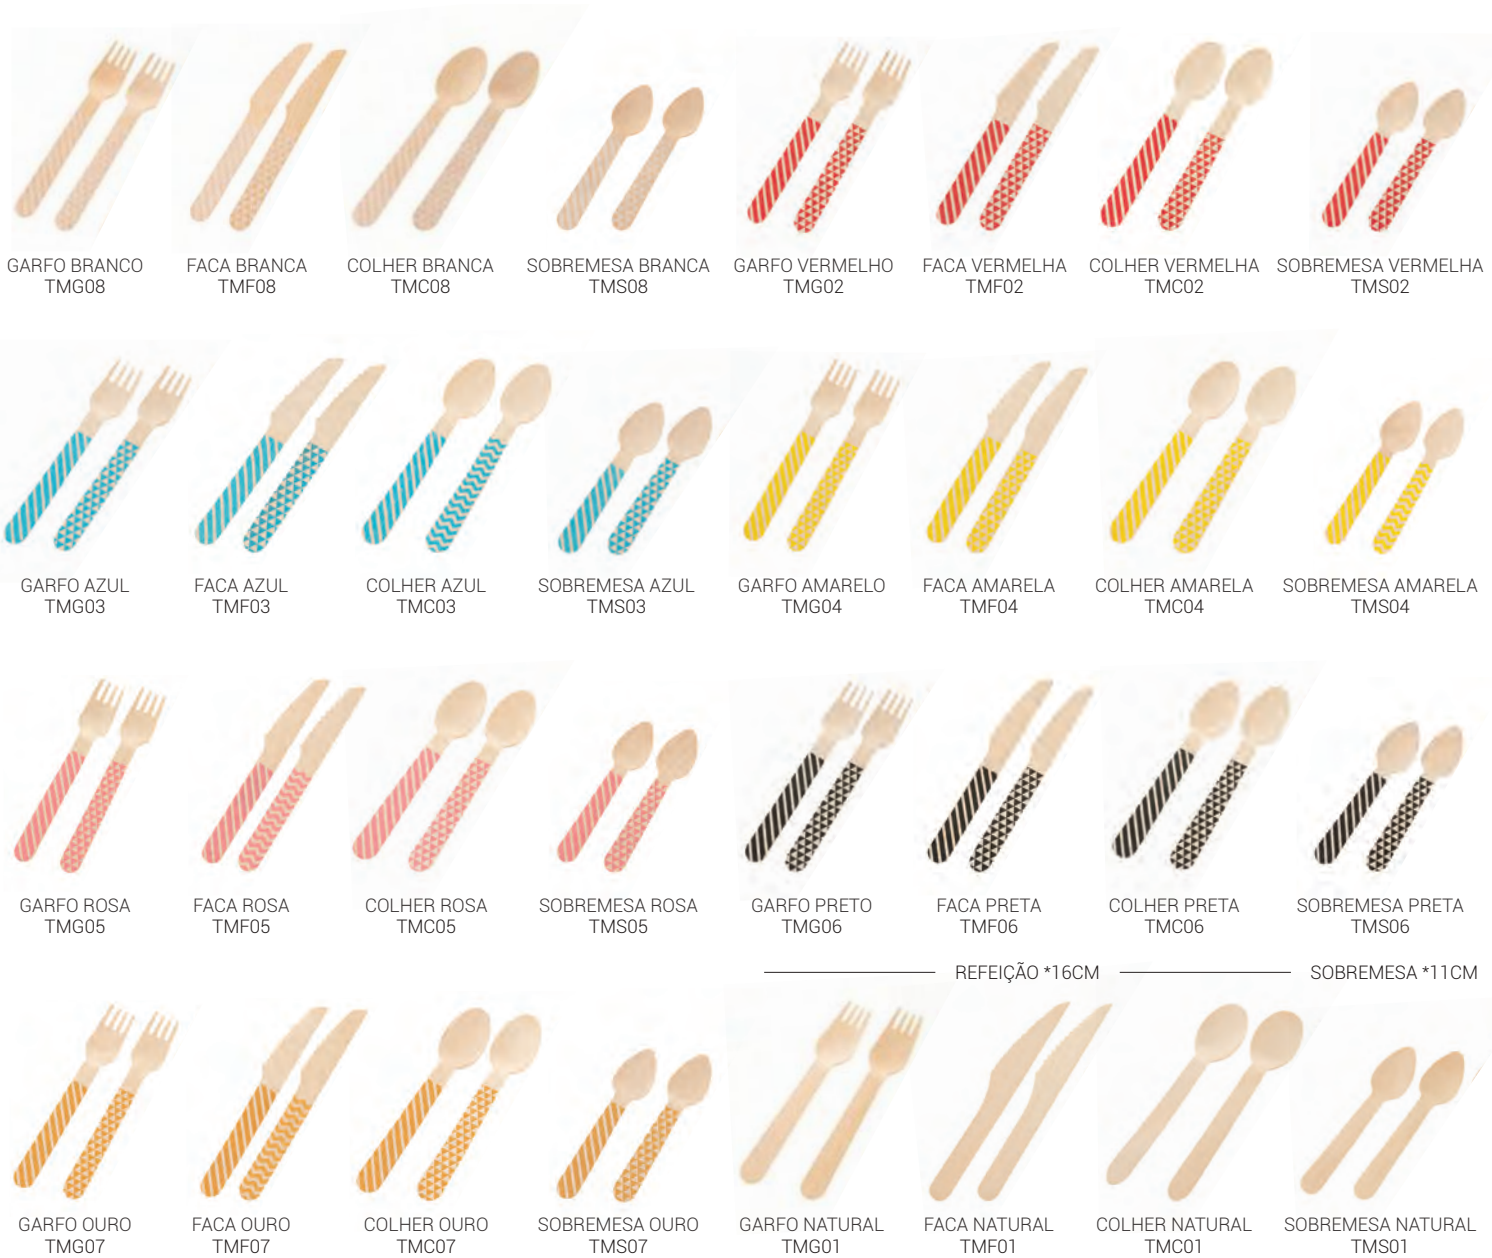

Talher Madeira 10 UN/PCT X 20 PCT/CX